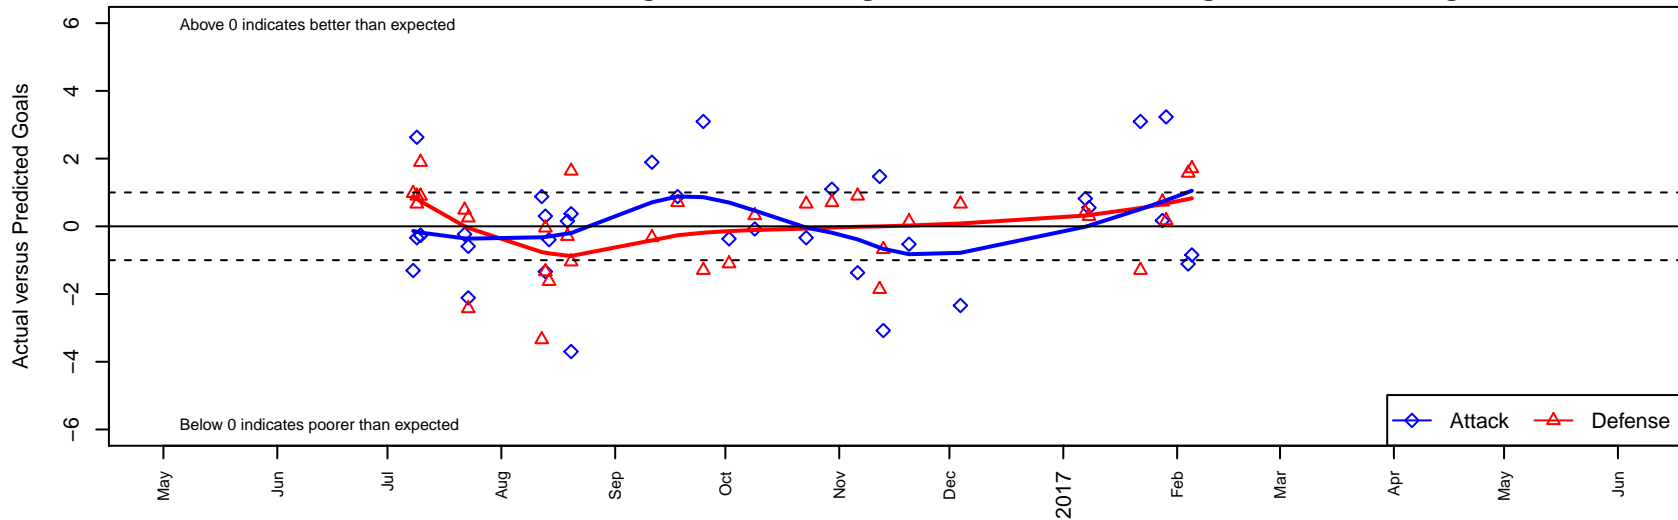

Southlake Select Vipers B01

Southlake Select SC
 Tukwila, WA
 B01 total strength=1441
 attack=13.94 defense=6.09
 fall league = NPSL Div 2 (01) U16

alt names used:
 Southlake B01 Vipers
 Southlake Vipers B01
 Southlake Select B01 Vipers
 Southlake B01 Vipers
 Southlake B01 Vipers
 Southlake Select B01 Red

Venues played:
 2016 KCC BU16
 2016 Sounders FC Cup BU16 Gold
 2016 Blast Off B2001 B
 2016 Xtreme Cup BU16 Gold
 2016 NPSL Division 2 (01) U16
 2016 Founders Cup B01 Div A

Southlake Select Vipers B01
 Dots are actual minus expected GF (blue circles) and GA (red triangles).
 Blue line is smoothed change in attack strength. Red is smoothed change in defense strength.

**attack and defense variance (black dot)
relative to other teams
and top 10 in region**

**attack and defense rating
relative to others at age
and all opponents in last 13 months**

Performance relative to 13 month average