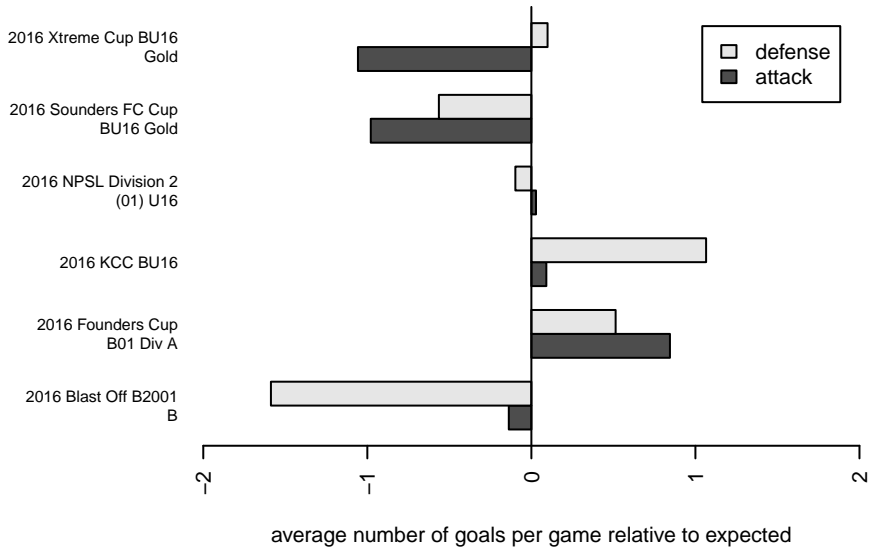

Southlake Select Vipers B01

Southlake Select SC
 Tukwila, WA
 B01 total strength=1441
 attack=13.94 defense=6.09
 fall league = NPSL Div 2 (01) U16

alt names used:
 Southlake B01 Vipers
 Southlake Vipers B01
 Southlake Select B01 Vipers
 Southlake B01 Vipers
 Southlake B01 Vipers
 Southlake Select B01 Red

Venues played:
 2016 KCC BU16
 2016 Sounders FC Cup BU16 Gold
 2016 Blast Off B2001 B
 2016 Xtreme Cup BU16 Gold
 2016 NPSL Division 2 (01) U16
 2016 Founders Cup B01 Div A

Southlake Select Vipers B01
 Dots are actual minus expected GF (blue circles) and GA (red triangles).
 Blue line is smoothed change in attack strength. Red is smoothed change in defense strength.

**attack and defense variance (black dot)
relative to other teams
and top 10 in region**

**attack and defense rating
relative to others at age
and all opponents in last 13 months**

Performance relative to 13 month average