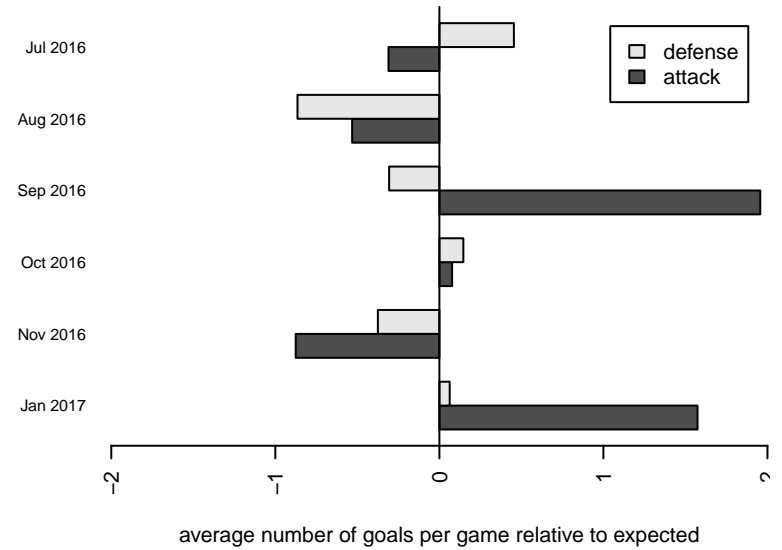

Performance relative to 13 month average