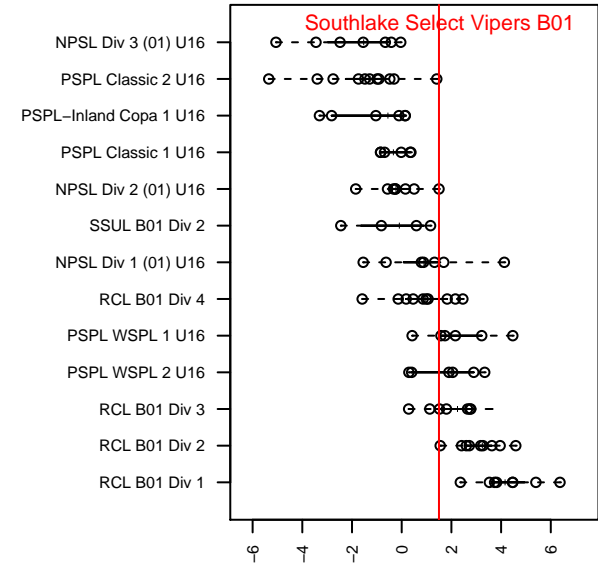

Southlake Select Vipers B01

Southlake Select SC
 Tukwila, WA
 B01 total strength=1441
 attack=13.94 defense=6.09
 fall league = NPSL Div 2 (01) U16

alt names used:
 Southlake B01 Vipers
 Southlake Vipers B01
 Southlake Select B01 Vipers
 Southlake B01 Vipers
 Southlake B01 Vipers
 Southlake Select B01 Red

Venues played:
 2016 KCC BU16
 2016 Sounders FC Cup BU16 Gold
 2016 Blast Off B2001 B
 2016 Xtreme Cup BU16 Gold
 2016 NPSL Division 2 (01) U16
 2016 Founders Cup B01 Div A

Southlake Select Vipers B01
 Dots are actual minus expected GF (blue circles) and GA (red triangles).
 Blue line is smoothed change in attack strength. Red is smoothed change in defense strength.

**attack and defense variance (black dot)
relative to other teams
and top 10 in region**

**attack and defense rating
relative to others at age
and all opponents in last 13 months**

Performance relative to 13 month average